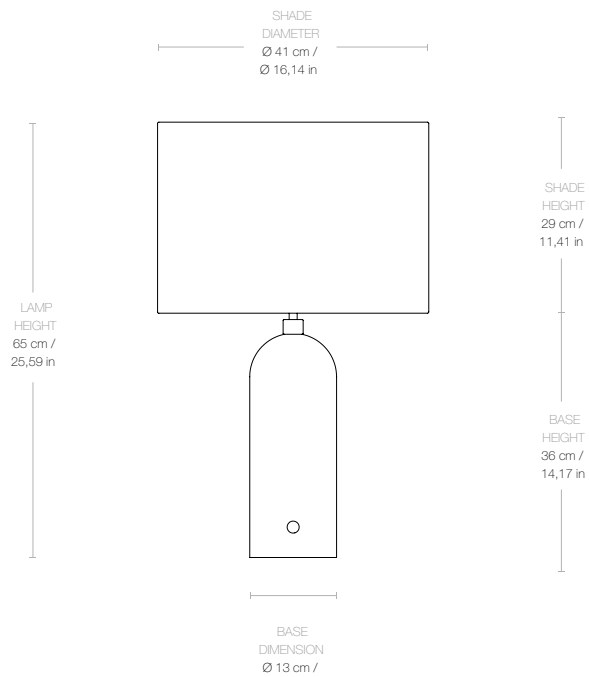

DESCRIPTION

The Gravity Collection designed by Space Copenhagen, consisting of two table lamps, a floor lamp, two pendants and now also two wall lamps is aesthetically contrasting strength and fragility. Taking its name from the lamp's distinctive balance between the anchoring of the heavy, cylindrical base and the lightweight, airy shade, it beautifully merges into a sculptural whole. Blending understated elegance, clean functionality and effortless in its own succinct and simple way, the Gravity Lamp gives an ambient and subtle light display and creates different moods and expressions depending on the choice of size and combination of materiality.

Black Textile

MATERIALS

Metal, Textile, Marble

Dimensions

LAMP WIDTH

41 cm

LAMP DEPTH

41 cm

LAMP HEIGHT

65 cm

SHADE DIAMETER

Ø 41 cm

SHADE HEIGHT

29 cm

BASE DIAMETER

Ø 13 cm

BASE HEIGHT

36 cm

CORD LENGTH

200 cm

Weight

TOTAL WEIGHT 4,8 kg

Packaging

NUMBER OF PARCELS 1
PACKAGING LENGTH 61 cm
PACKAGING WIDTH 38 cm
PACKAGING HEIGHT 21 cm
PACKAGING WEIGHT 1,2 kg
GROSS WEIGHT 6 kg